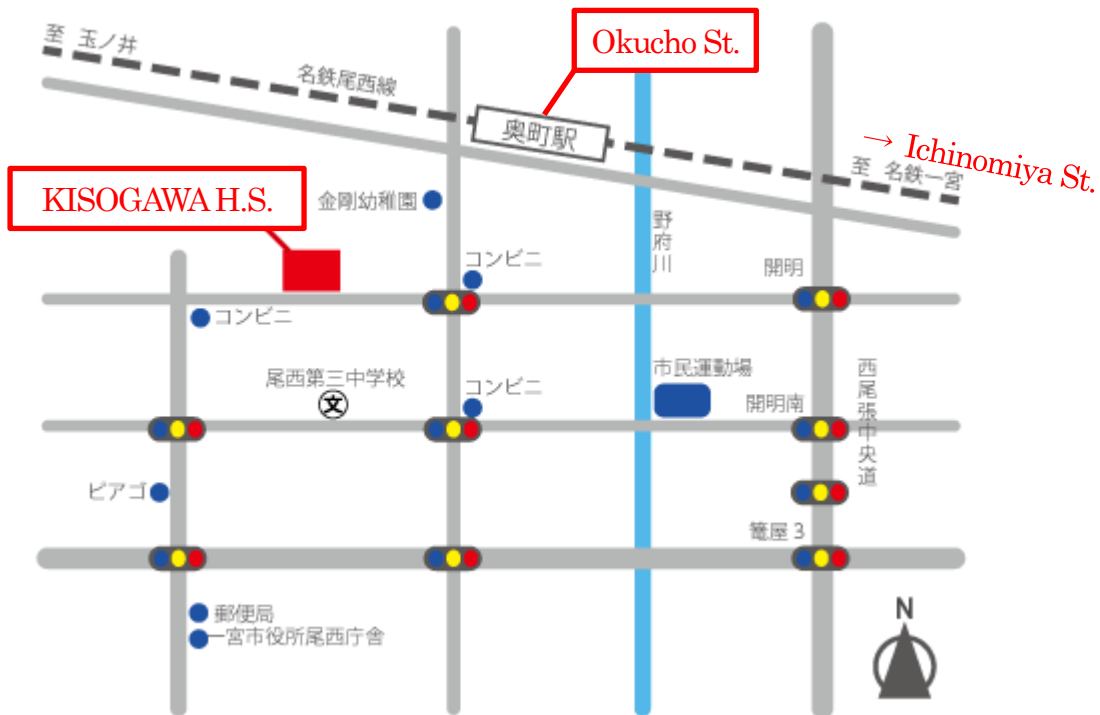

Aichi Prefectural KISOGAWA High School

■ Address

11-1 Toinishi, kaimei, Ichinomiya-shi
Aichi, Japan 494-0001

Tel 0586-62-6155 Fax 0586-61-6653

<http://www.kisogawa-h.aichi-c.ed.jp>

■ Access

[1] by Train (Meitetsu Line)

Change trains at Meitetsu Ichinomiya Sta. and get off at Okucho Sta. (10 min's ride) and 10 minutes' walk.

[2] by Car

4 km north-west of Ichinomiya-Nishi IC in Tokai-Hokuriku Exp. Way.