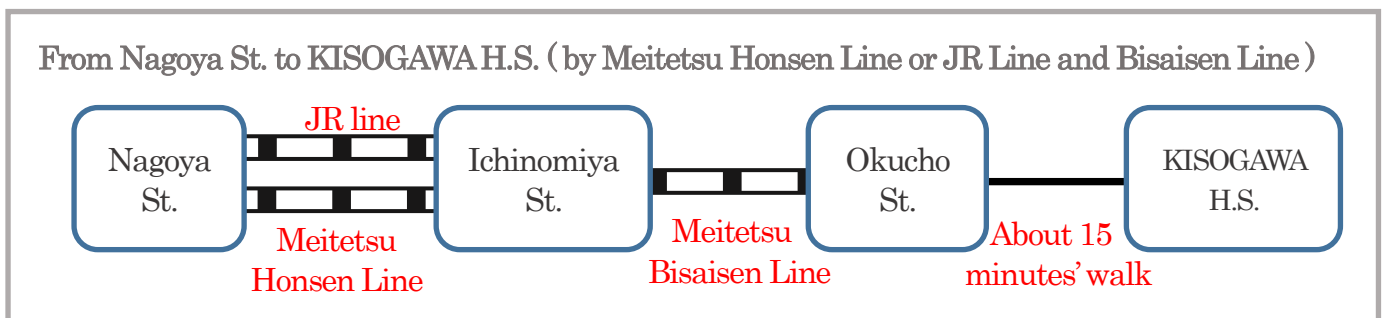

Aichi Prefectural KISOGAWA High School

■ Address

11-1 Toinishi, kaimei, Ichinomiya-shi
Aichi, Japan 494-0001

Tel 0586-62-6155 Fax 0586-61-6653

<http://www.kisogawa-h.aichi-c.ed.jp>

■ Access

[1] by Train (Meitetsu Line)

Change trains at Meitetsu Ichinomiya Sta. and get off at Okucho Sta. (10 min's ride) and 10 minutes' walk.

[2] by Car

4 km north-west of Ichinomiya-Nishi IC in Tokai-Hokuriku Exp. Way.