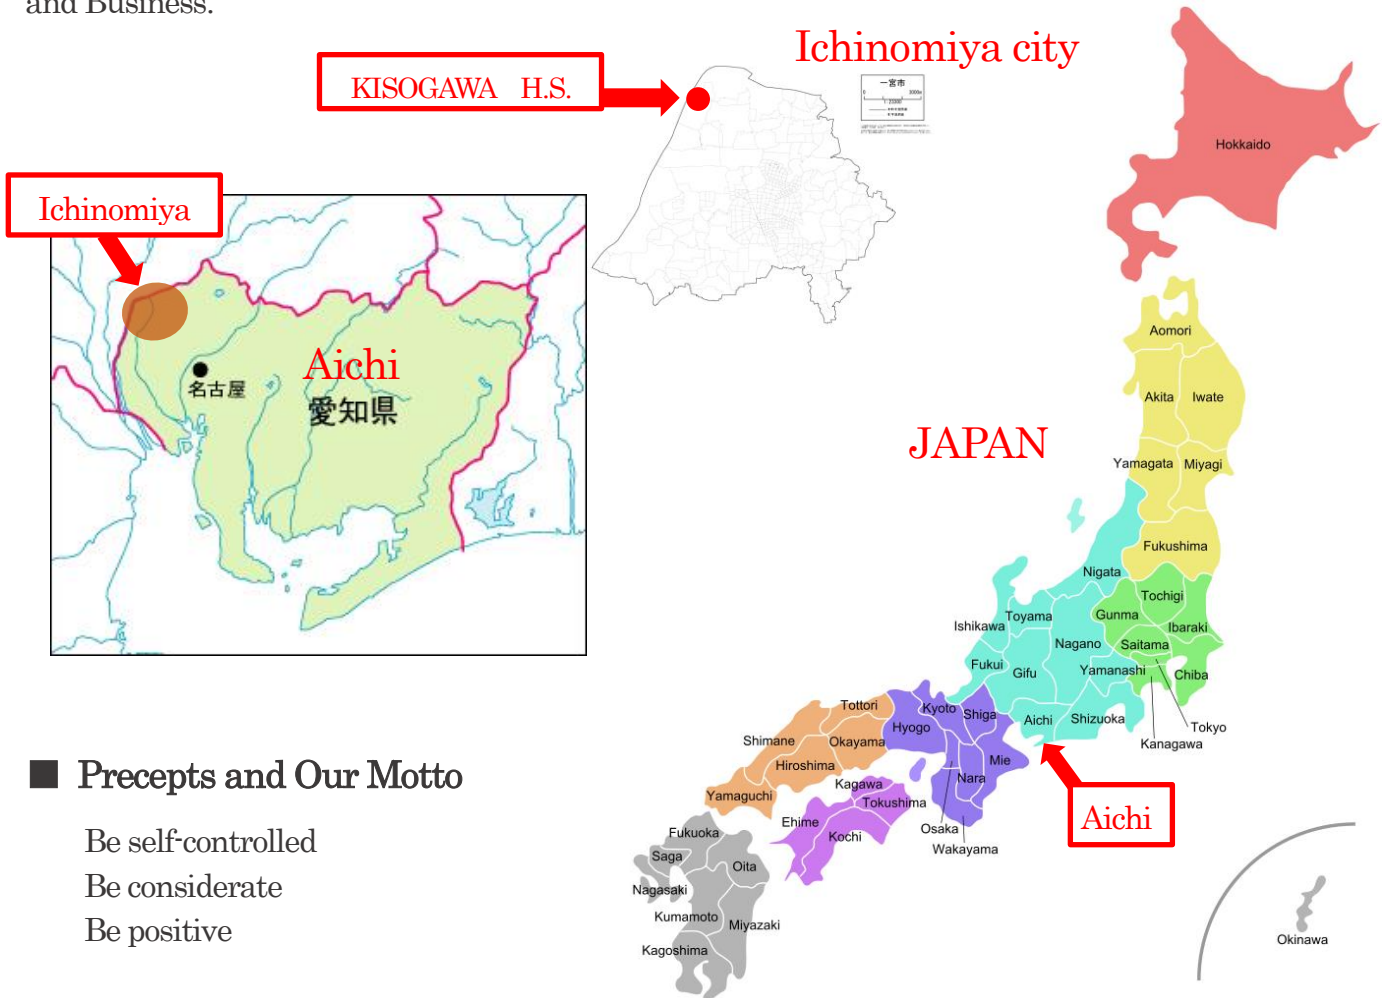

Aichi Prefectural KISOGAWA High School

■ Profile

Our school is located in north-west area in Aichi prefecture, Japan.
It was established in 1956. Our school is over 64 years of history. It has two courses, general and Business.